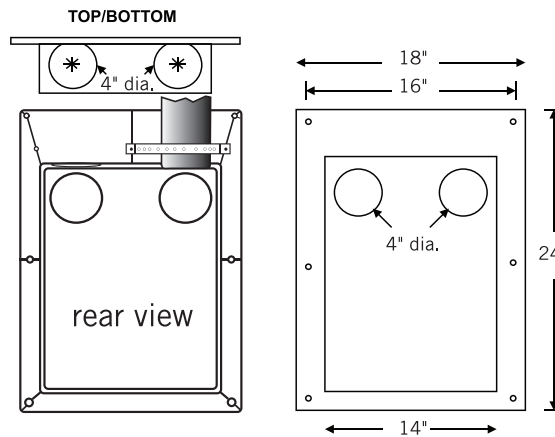

Builder's Best, Inc.
 201 Broiles Drive
 Jacksonville, TX 75766
 888-368-7233
 fax: 800-259-8368
 www.BuilderBest.com

DRYER OUTLET BOX

PRODUCT SPECIFICATIONS

- One Self trimming unit:
18" wide by 24" high
- Fits all 16" centers 2x4's and 2x6's;
- Six prescored, true 4" diameter knockouts in most common positions
- 6 starburst knockouts for gas connections and venting
- 6 pre-drilled mounting holes
- Plastic meets UL® standard 94 HB tests for flammability

PART NUMBERS

Description	Part #	Qty	Package
Single Box	110697	10	Bulk
	110698	3	Ind. Box
	110696	3	Display Box
Box with round to oval adapter/fitting:			
	111563	3	Display Box
Description	Part #	Qty	
Kit for 8' wall	111000	5	Ind. Box
Kit for 10' wall	111001	5	Ind. Box

DISPLAY SAMPLE

- Box with adhesive label

KIT INCLUDES

- Periscope for 8' wall or 10' wall

RECOMMENDATIONS

- Proper maximum operating temperature of a dryer is approximately 180°
- The UL2158B tests at 200°. Melting point is 350-380°