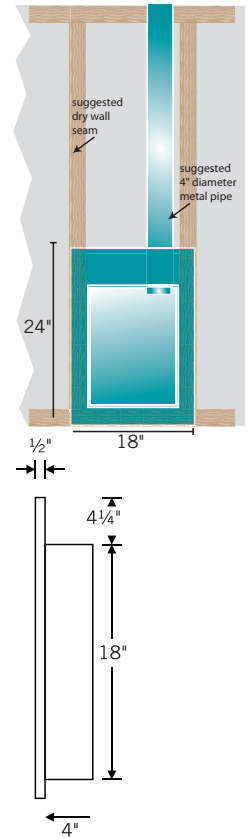

Builder's Best, Inc.
 201 Broiles Drive
 Jacksonville, TX 75766
 888-368-7233
 fax: 800-259-8368
 www.BuilderBest.com

DRYER OUTLET BOX

PRODUCT SPECIFICATIONS

- One Self trimming unit:
18" wide by 24" high
- Fits all 16" centers 2x4's and 2x6's;
- Six prescored, true 4" diameter knockouts in most common positions
- 6 starburst knockouts for gas connections and venting
- 6 pre-drilled mounting holes
- Plastic meets UL® standard 94 HB tests for flammability

PART NUMBERS

Description	Part #	Qty	Package
Single Box	110697	10	Bulk
	110698	3	Ind. Box
	110696	3	Display Box
Box with round to oval adapter/fitting:			
	111563	3	Display Box
Description	Part #	Qty	
Kit for 8' wall	111000	5	Ind. Box
Kit for 10' wall	111001	5	Ind. Box

DISPLAY SAMPLE

- Box with adhesive label

KIT INCLUDES

- Periscope for 8' wall or 10' wall

RECOMMENDATIONS

- Proper maximum operating temperature of a dryer is approximately 180°
- The UL2158B tests at 200°. Melting point is 350-380°